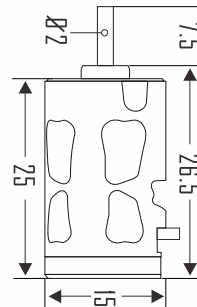

Shaft Diameter(mm):Φ2

Weight:17g

Length of extend shaft:10mm

KV (RPM/Volt)	Max amps(A)	No-load current(A)	Resistance (Ω)
3500	8	0.25	0.74
4500	9	0.35	0.45
5500	10	0.50	0.28

RC OMG

rcomg-zf

Rcomg CoCo

rcomg

MOTOR

SENSORED BRUSHLESS TOP MOTOR
For 1/27 1/28 Mini-Z RC Car

Rotor Poles:2

Max Voltage:<8.4V

Power:80W

Max RPM:60000

Motor Size:Φ15×25mm

Shaft Diameter(mm):Φ2

Weight:17g

Length of extend shaft:10mm

KV (RPM/Volt)	Max amps(A)	No-load current(A)	Resistance (Ω)
3500	8	0.25	0.74
4500	9	0.35	0.45
5500	10	0.50	0.28

RoHS

MADE IN CHINA